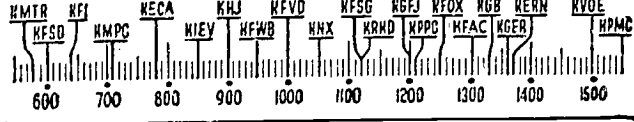

YOUR Radio TODAY

[The information contained in the following schedule is furnished by the stations broadcasting the programs.]

6 to 7 A.M.

KMTR—Spanish Music.
 KFAC—Symphony, 1 hr.
 KECA—Musical Clock, 6:30
 KFVB—Bob White.
 KMPC—Night Watchman.
 KGFJ—Concert.
 KHJ—Rise, Shine.
 KNX—Sunrise Salute.
 1 1/2 hrs.
 KRKD—Early Riser, News,
 5:30.
 KGER—News, 6: Purple
 Mule.
 KFI—Melody, 6:30; Fleet-
 wood Lawton, 6:45.